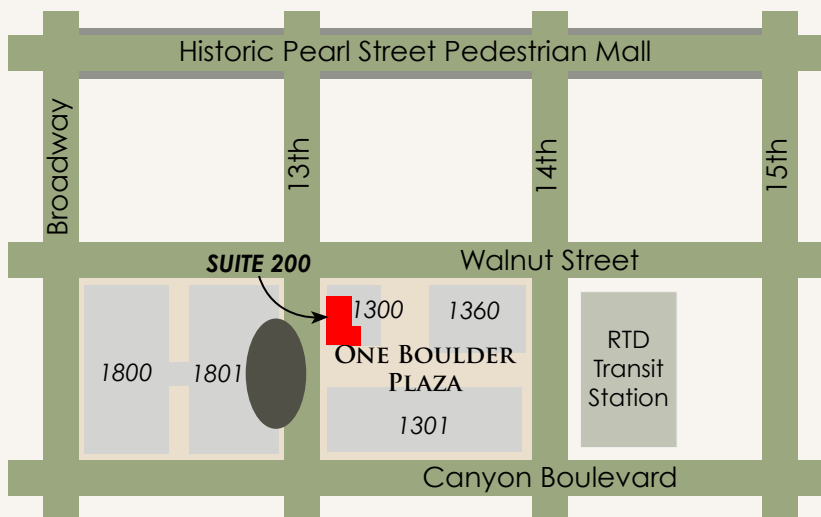

1300 WALNUT

1300 WALNUT STREET SUITE 200 : BOULDER, CO 80302

 BUILDING & SUITE LOCATION

Chad Henry

chenry@wwreynolds.com

Nate Litsey

nate@wwreynolds.com

THE *W.W. Reynolds* COMPANIES

1800 Broadway, Suite 210

Boulder, CO 80302

P. 303.442.8687

F. 303.442.8757

WWW.WWREYNOLDS.COM

ONE BOULDER PLAZA

1300 WALNUT STREET SUITE 200 : BOULDER, CO 80302

- 5,759 Square Feet
- \$18.00 NNN
- Available immediately