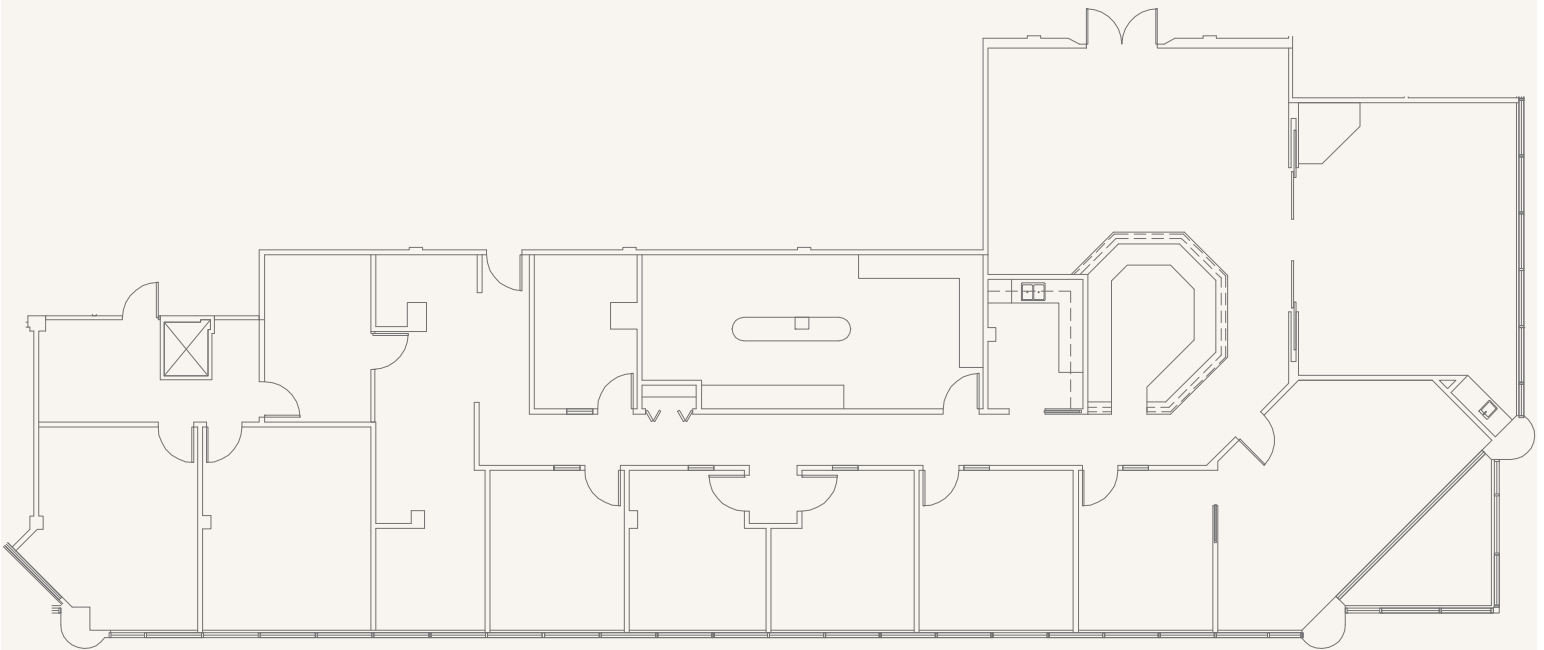

1800 Broadway, Suite 210

Boulder, CO 80302

P. 303.442.8687

F. 303.442.8757

WWW.WWREYNOLDS.COM

ONE BOULDER PLAZA

1300 WALNUT STREET SUITE 200 : BOULDER, CO 80302

- 5,759 Square Feet
- \$18.00 NNN
- Available immediately