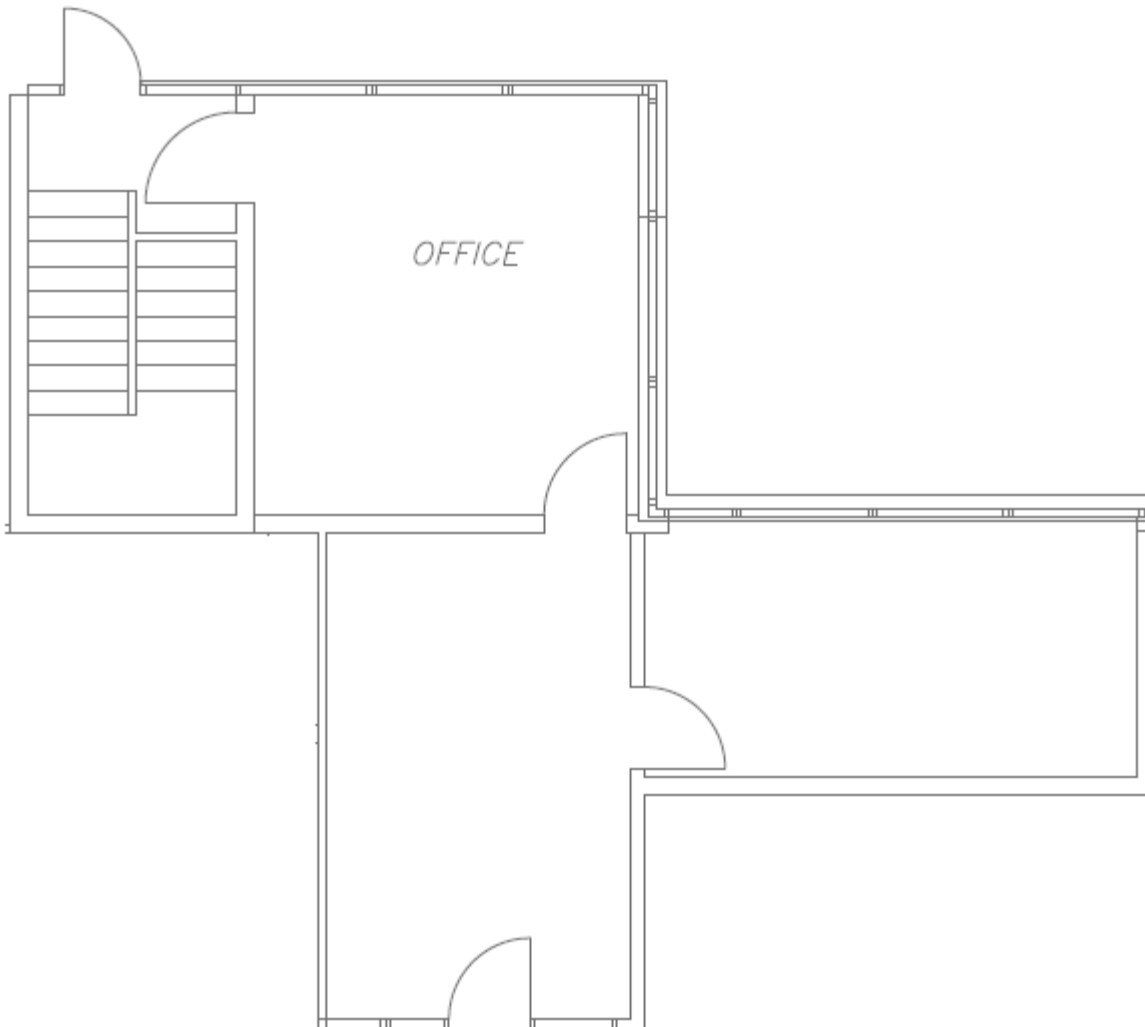

1800 Broadway, Suite 210

Boulder, CO 80302

P. 303.442.8687

F. 303.442.8757

WWW.WWREYNOLDS.COM

PEARL EAST BUSINESS PARK

4909 PEARL EAST CIRCLE, SUITE 102 : BOULDER, CO 80301

- 703 Square Feet
- \$12.00 NNN
- Available immediately