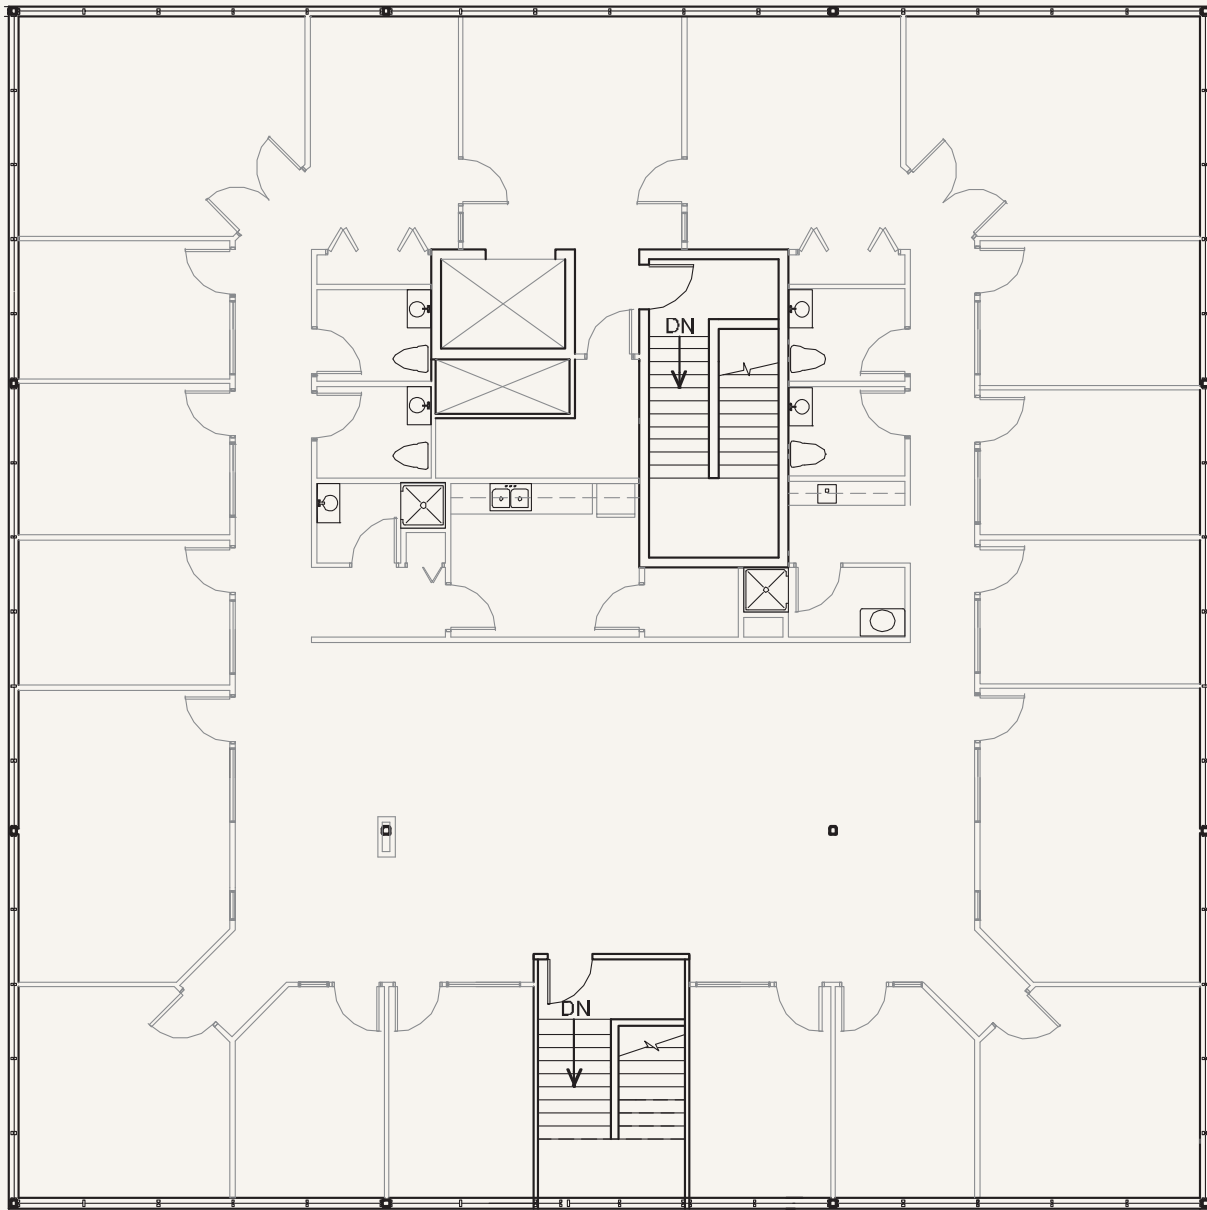

WWW.WWREYNOLDS.COM

PEARL EAST BUSINESS PARK

4949 PEARL EAST CIRCLE SUITE 300 : BOULDER, CO 80301

- 6,507 Square Feet
- \$14.00 NNN
- Available immediately

Chad Henry
chenry@wwreynolds.com

Nate Litsey
nate@wwreynolds.com