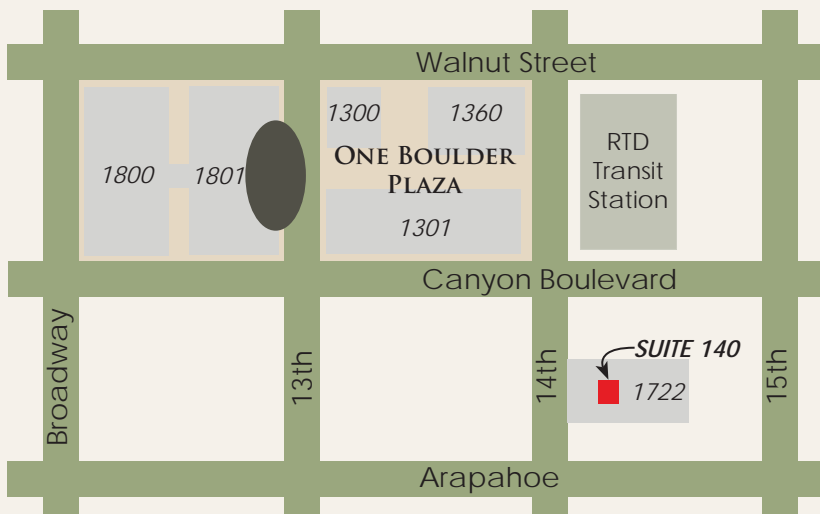

THE RINK BUILDING

1722 14TH STREET, SUITE 140 : BOULDER, CO 80302

Chad Henry
chenry@wwreynolds.com

Nate Litsey
nate@wwreynolds.com

THE *W.W. Reynolds* COMPANIES

1800 Broadway, Suite 210
Boulder, CO 80302
P. 303.442.8687
F. 303.442.8757

BUILDING & SUITE LOCATION

WWW.WWREYNOLDS.COM