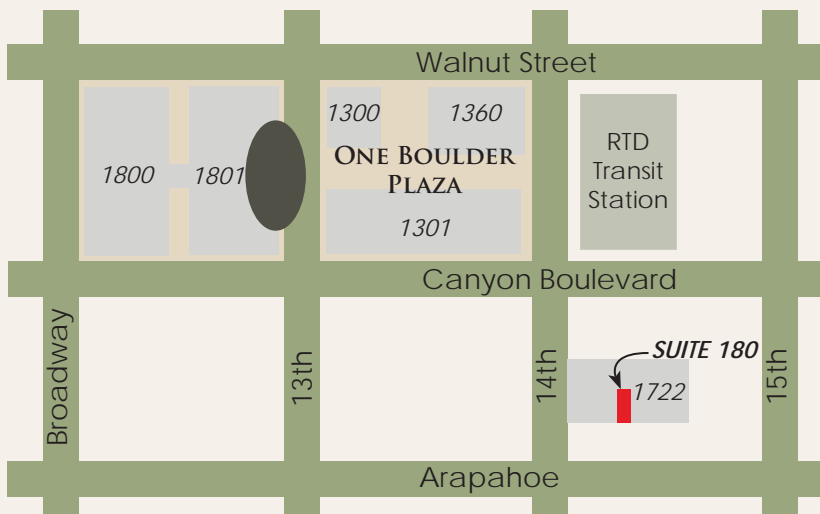

THE RINK BUILDING

1722 14TH STREET, SUITE 180 : BOULDER, CO 80302

Chad Henry
chenry@wwreynolds.com

Nate Litsey
nate@wwreynolds.com

THE *W.W. Reynolds* COMPANIES

1800 Broadway, Suite 210
Boulder, CO 80302
P. 303.442.8687
F. 303.442.8757

BUILDING & SUITE LOCATION

WWW.WWREYNOLDS.COM