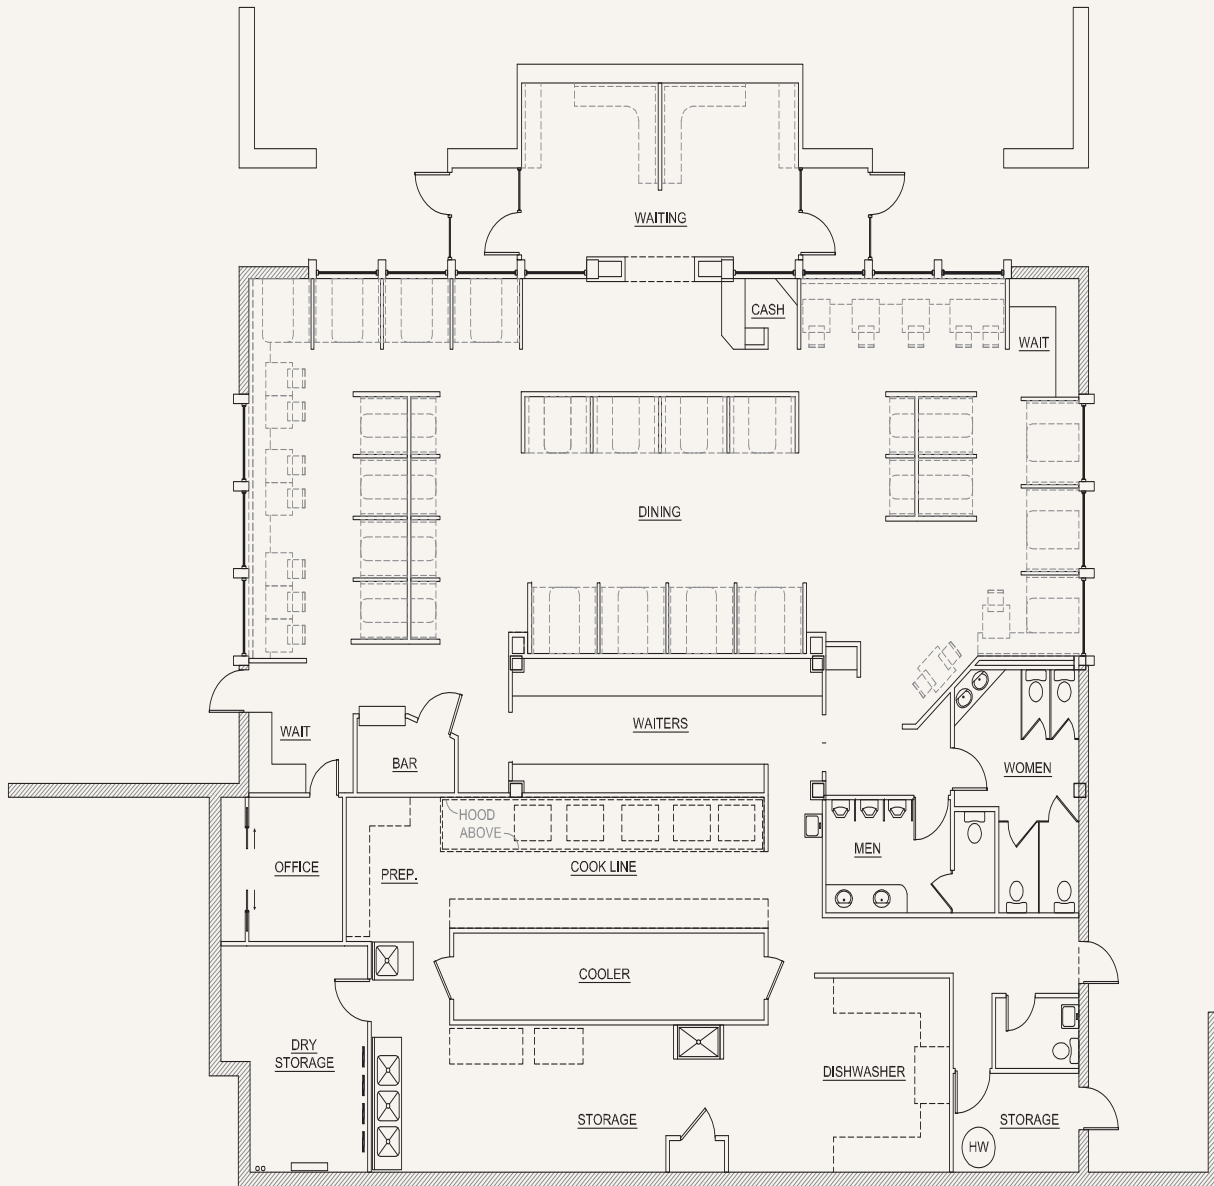

TABLE MESA CENTER

627A SOUTH BROADWAY : BOULDER, CO 80305

Chad Henry
chenry@wwreynolds.com

Nate Litsey
nate@wwreynolds.com

THE *W.W. Reynolds* COMPANIES

1800 Broadway, Suite 210
Boulder, CO 80302
P. 303.442.8687
F. 303.442.8757

WWW.WWREYNOLDS.COM

TABLE MESA CENTER

627A SOUTH BROADWAY: BOULDER, CO 80305

- 5,724 Square Feet
- \$16.00 NNN
- Available immediately

Chad Henry
chenry@wwreynolds.com

Nate Litsey
nate@wwreynolds.com

P: 303.442.8687
F: 303.442.8757
www.wwreynolds.com