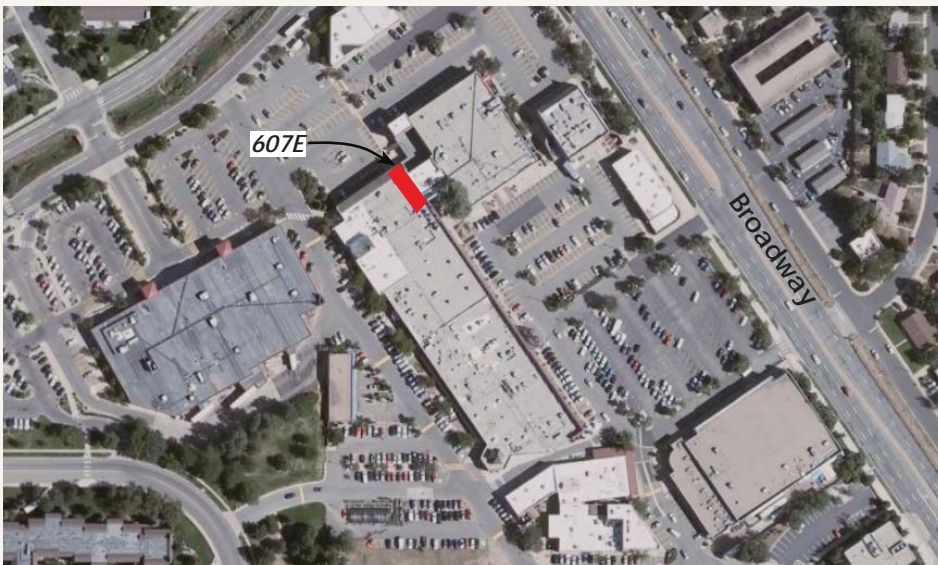

TABLE MESA CENTER

607E SOUTH BROADWAY : BOULDER, CO 80305

 BUILDING & SUITE LOCATION

Chad Henry
chenry@wwreynolds.com

Nate Litsey
nate@wwreynolds.com

THE *W.W. Reynolds* COMPANIES

1800 Broadway, Suite 210
Boulder, CO 80302
P. 303.442.8687
F. 303.442.8757

WWW.WWREYNOLDS.COM

TABLE MESA CENTER

607 E SOUTH BROADWAY: BOULDER, CO 80305

- 1,745 Square Feet
- \$12.00 NNN
- Available immediately

Chad Henry
chenry@wwreynolds.com

Nate Litsey
nate@wwreynolds.com

P: 303.442.8687
F: 303.442.8757
www.wwreynolds.com