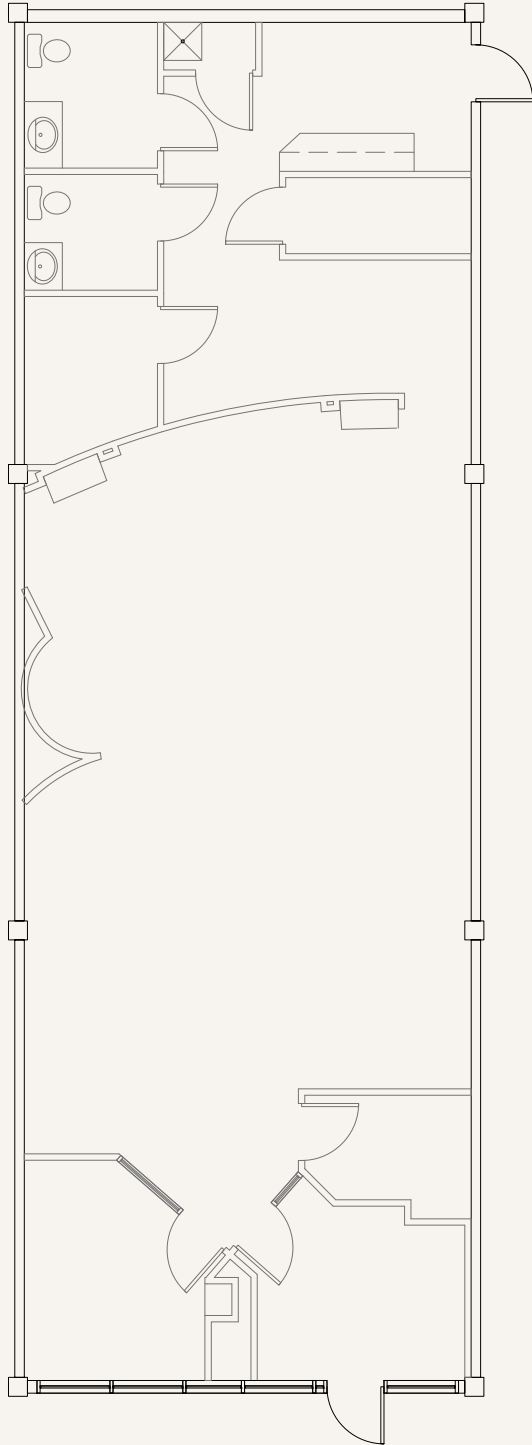

TABLE MESA CENTER

607E SOUTH BROADWAY : BOULDER, CO 80305

 BUILDING & SUITE LOCATION

Chad Henry
chenry@wwreynolds.com

Nate Litsey
nate@wwreynolds.com

THE *W.W. Reynolds* COMPANIES

1800 Broadway, Suite 210
Boulder, CO 80302
P. 303.442.8687
F. 303.442.8757

WWW.WWREYNOLDS.COM

TABLE MESA CENTER

607 E SOUTH BROADWAY: BOULDER, CO 80305

- 1,745 Square Feet
- \$12.00 NNN
- Available immediately

Chad Henry
chenry@wwreynolds.com

Nate Litsey
nate@wwreynolds.com

P: 303.442.8687
F: 303.442.8757
www.wwreynolds.com